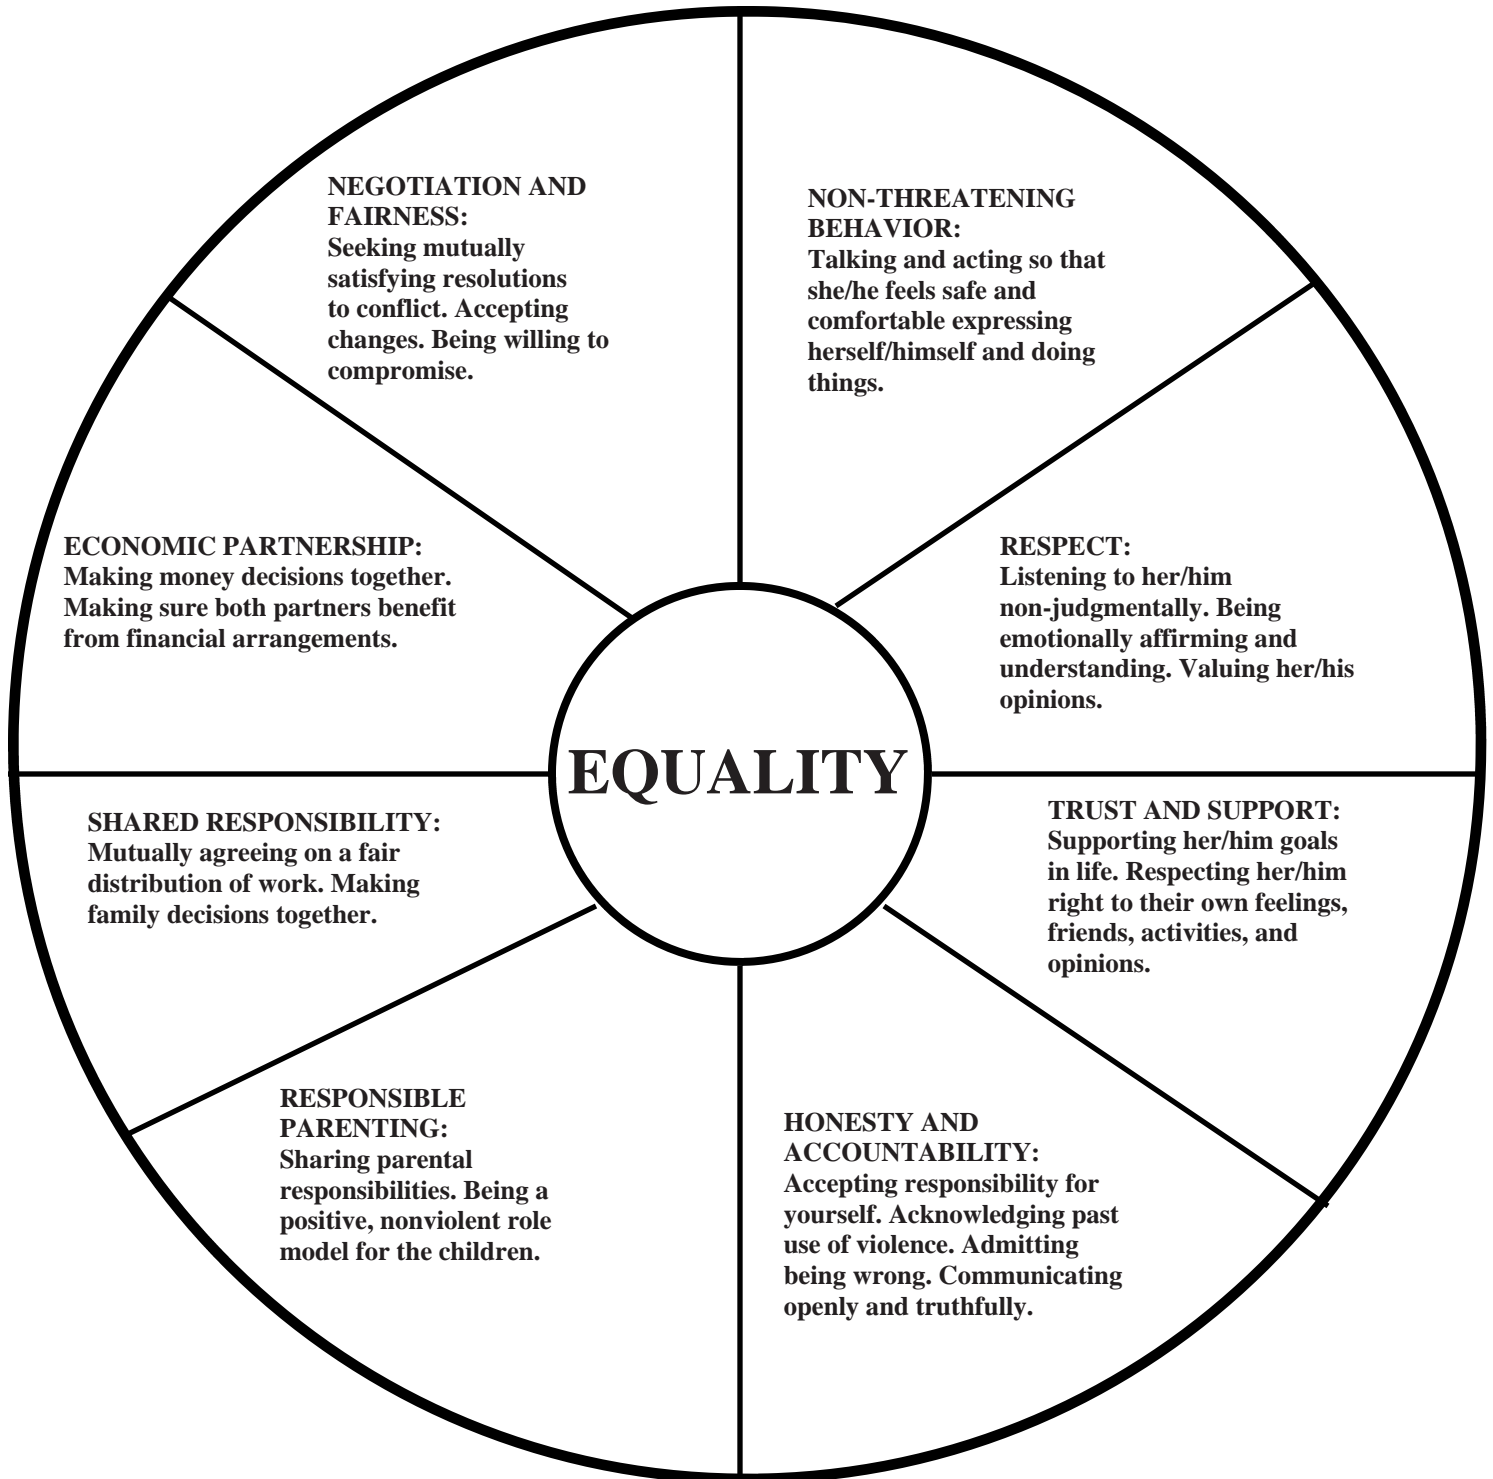

# EQUALITY WHEEL

Adapted from:  
Domestic Abuse Intervention Project  
Duluth, MN 55802

**ALTERNATIVES**  
*for Battered Women*

Hotline 585-232-7353  
TTY 585-232-1741