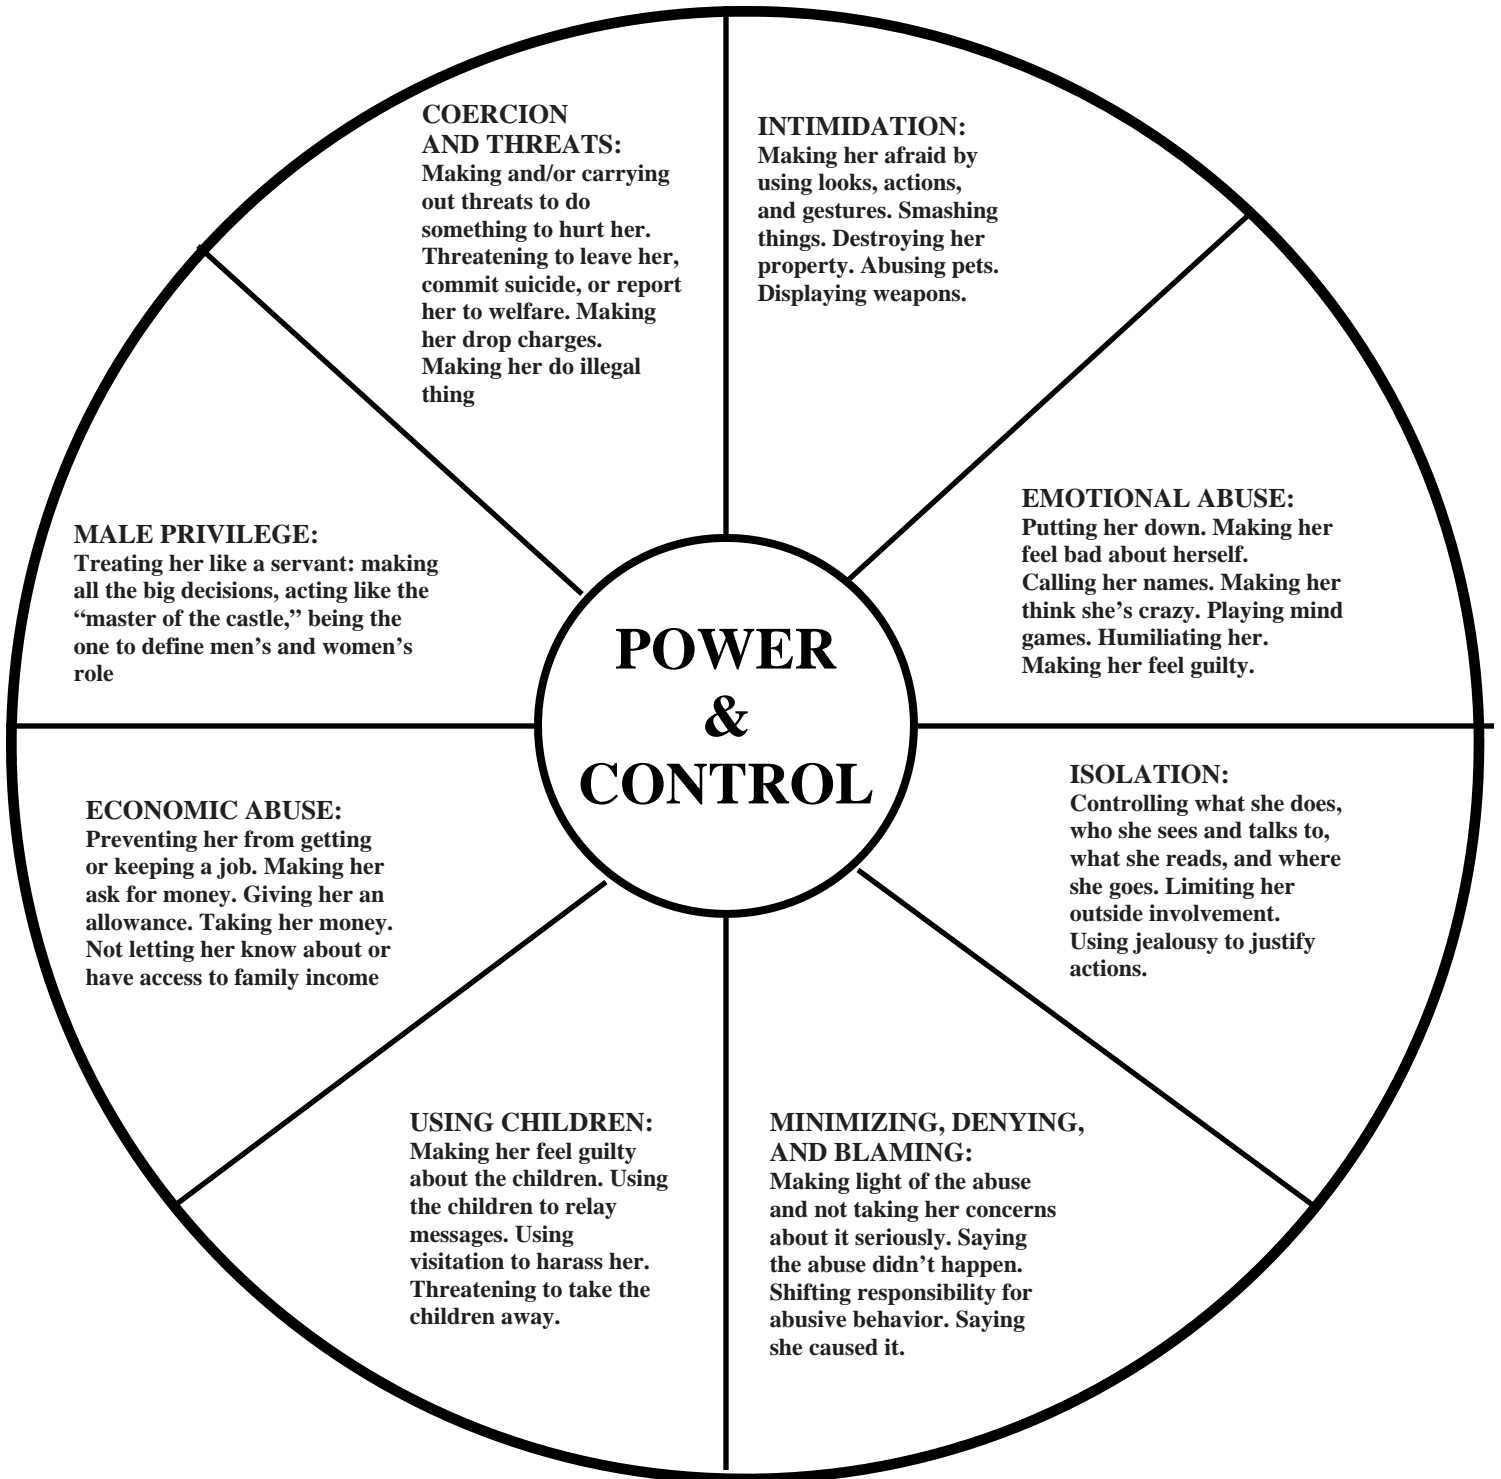

# POWER & CONTROL WHEEL

Adapted from:  
Domestic Abuse Intervention Project  
Duluth, MN 55802

**ALTERNATIVES**  
for **Battered Women**

Hotline 585-232-7353  
TTY 585-232-1741